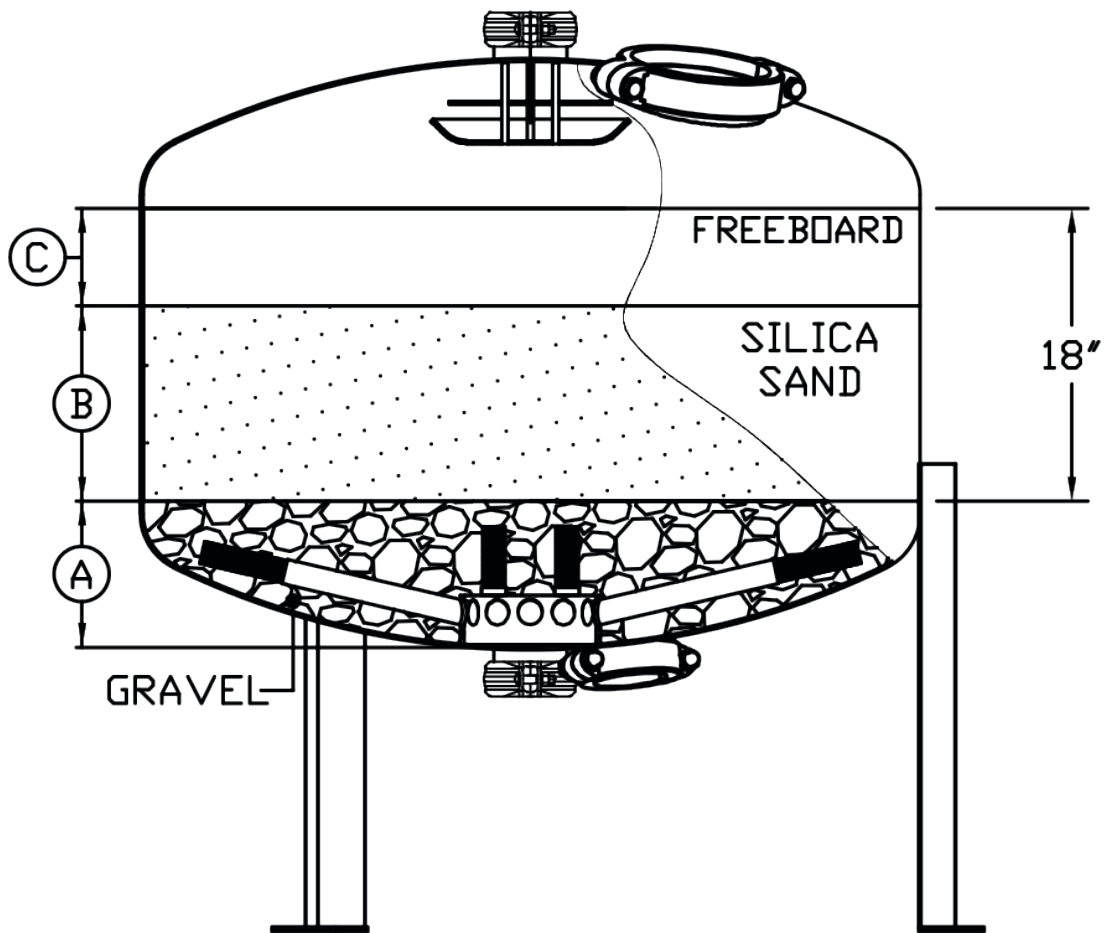

TANK SIZE	3/4" to 1/2" GRAVEL				SILICA SAND				FREEBOARD
	A. INCHES	WEIGHT	FT3	BAGS	B. INCHES	WEIGHT	FT3	BAGS	C. INCHES
Ø18 x 18"	4"	75 lbs.	0.75	3/4	12"	200 lbs.	2	2	4
Ø24 x 18"	5"	150 lbs.	1.5	3	12"	400 lbs.	4	4	5
Ø30 x 18"	5"	300 lbs.	3	6	12"	500 lbs.	5	5	5
Ø36 x 18"	5"	400 lbs.	4	8	12"	800 lbs.	8	8	5
Ø48 x 18"	5"	500 lbs.	5	10	12"	1300 lbs.	13	13	5

MEDIA FILTER TANK LOADING TABLE