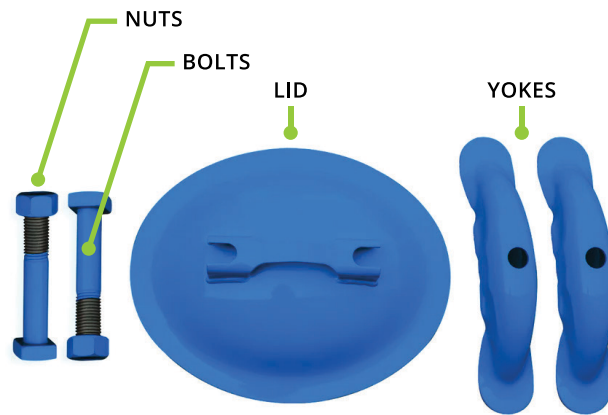

# MANWAYS

MANWAYS	GASKET	RING	YOKES	BOLTS	NUTS	LID	TOTAL
11" x 15" KIT	1	1	2	2	2	1	9
14" x 18" KIT	1	1	2	2	2	1	9

## MANWAY LID & YOKE KITS